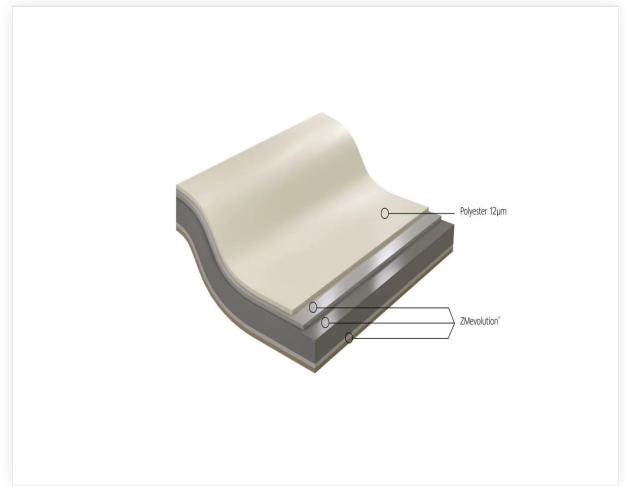

Interieur - 12

Interieur, prepainted galvanized steel with a thermosetting polyester paint of 12µm thickness polymerized at high temperature, for interior use of building. Interieur can be used in non-aggressive environments.

Contact us →

Properties

Request informations →

Documents

Request informations →