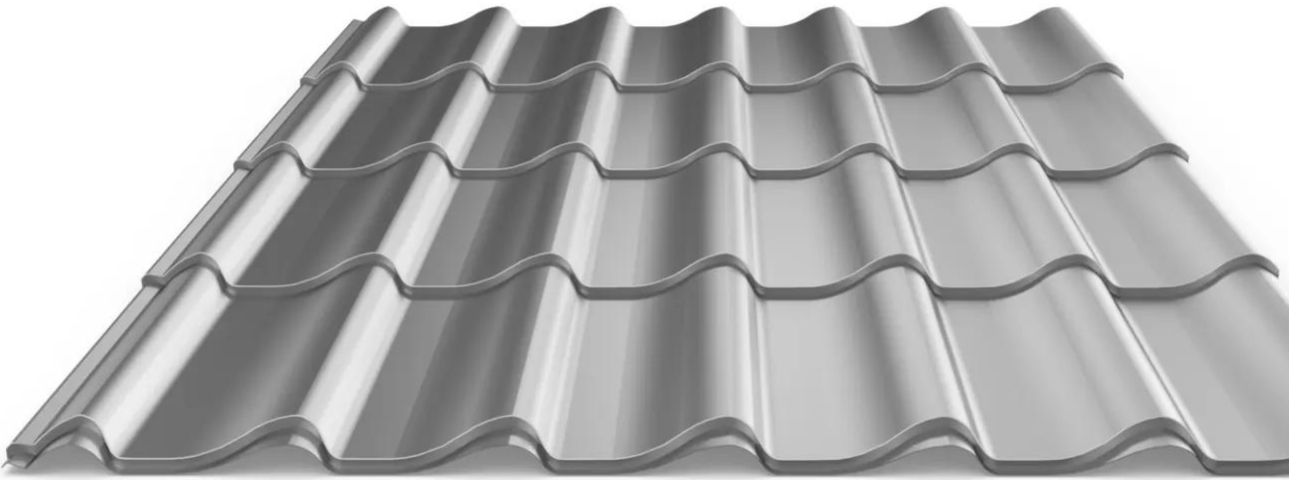

Original

Original is one of our best-selling roof tiles. It combines a favourable price with good durability. The tile roof tile provides a good overall economy when you calculate the total cost of purchasing, installation time and maintenance.

The tile roof tile comes in several different surface treatments, which means you can choose the surface that suits your particular project.

- Suitable for most roofs down to 14 degrees pitch
- Thickness 0,50mm
- Coverage width: 1050mm
- Length: up to 6500mm

[Contact us](#)