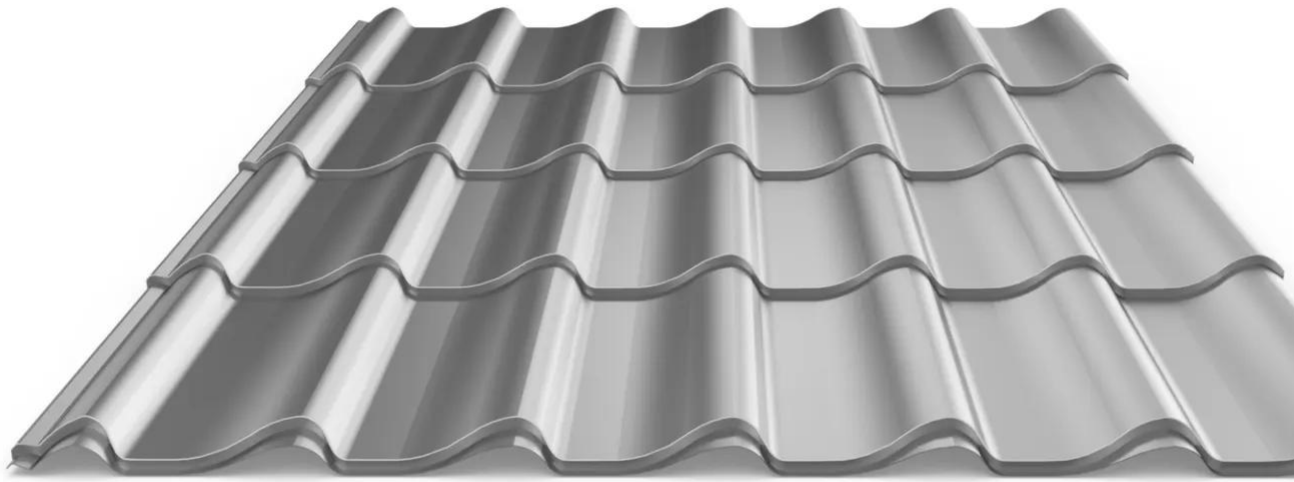

Properties

Accessories

[Request informations](#)

Related products

[Request informations](#)

Technical documents

[Request informations](#)

Technical & commercial documentation

[Request informations](#)