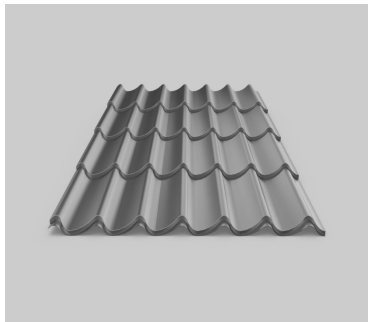

[Request informations](#) →

Related products

Related products

Solstad

Tile profiles