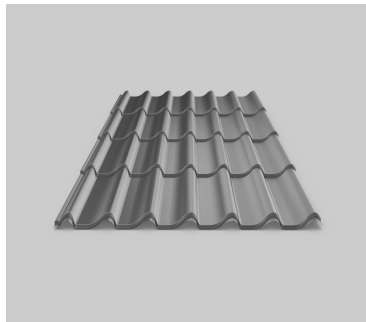

Original

Tile profiles

Technical documents

[Request informations](#) →

Technical & commercial documentation

[Request informations](#) →

Related projects