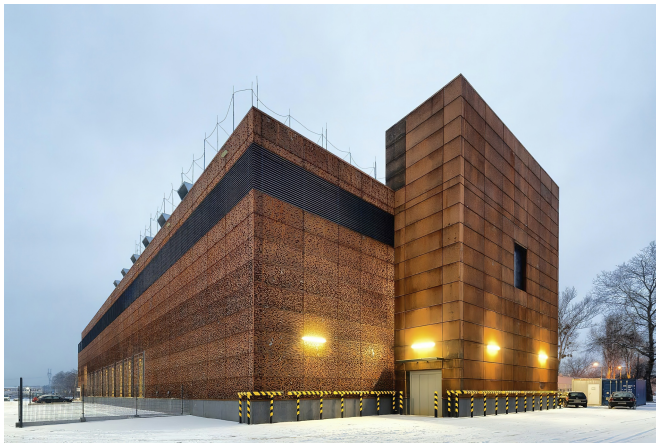

Ambassador

Ambassador is a roof tile in our product programme. An attractive tile with an extra deep profile.

The edge of the finish is folded down. In this way, the Ambassador gives your rooftop a maximum brick feel. We also give you full freedom to choose from a wide range of colours and coatings.

- Suitable for all roofs down to a 14 degree pitch.
- Thickness: 0, 50mm
- Covering width: 1000mm
- Length: up to 6500mm
- Length overlap: 90mm

Contact us

Properties

Bjfirjrijfirjfirjfirjfirjfirjifjifrijfirjri