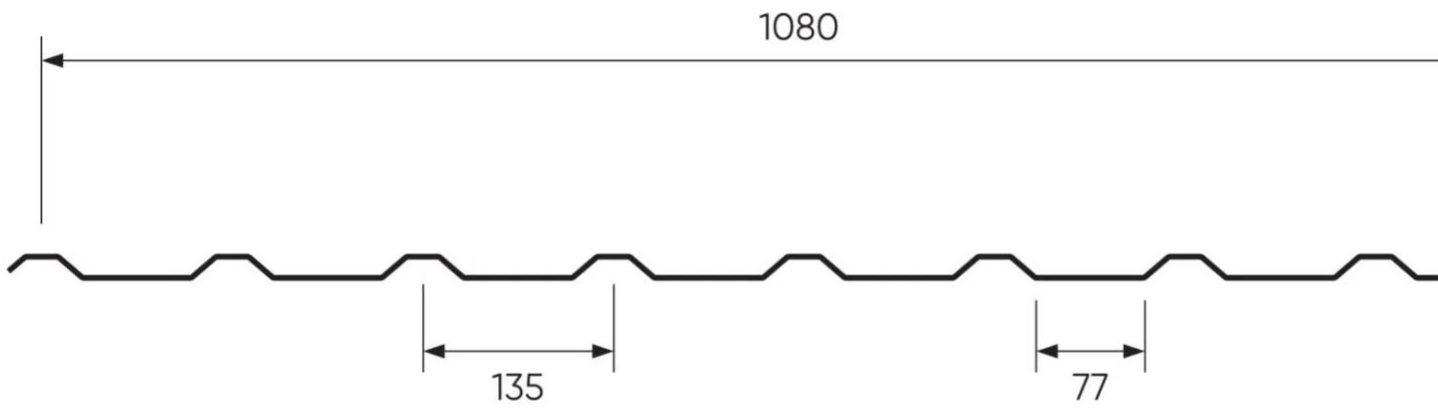

Properties

Accessories

[Request informations](#)

Related products

[Request informations](#)

Technical documents

[Request informations](#)

Technical & commercial documentation

[Request informations](#)